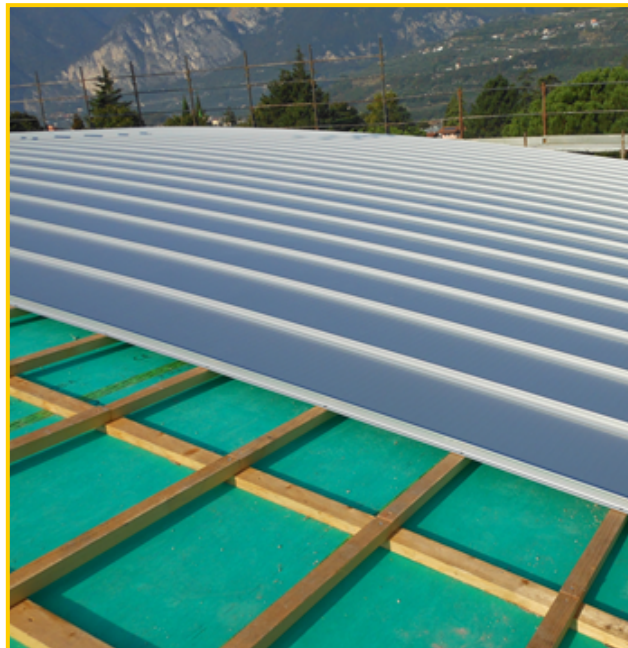

- Em suporte contínuo ou estrutura
- Estrutura de madeira (sem condutividade térmica), ou metálica
- Com isolamento térmico (ou sem)